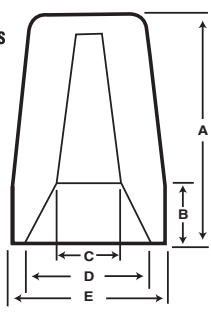

WireGard™ Color-Coded Screw-On Wire Connectors

The industry standard twist-on connector with top quality, performance and durability.

- Color-coded for easy size selection.
- Tight, square-wire spring makes quick, secure connections for positive continuity.
- Tough, thermoplastic shell shields against environmental extremes.
- Resists chemical action from hydrocarbons, diluted acid or alkaline solutions.
- Flame-retardant properties resist heat distortion up to 105 °C (221 °F).
- High-dielectric shell features deep skirt design to prevent exposure of bare wire.
- Copper-to-copper connections only.

Dimensions

	A	B	C	D	E
GB-1	37/64"	11/64"	1/8"	1/4"	21/64"
GB-2	45/64"	11/64"	3/16"	5/16"	25/64"
GB-3	27/32"	21/64"	13/64"	11/32"	7/16"
GB-4	15/16"	17/64"	15/64"	7/16"	35/64"
GB-6	11/16"	17/64"	21/64"	17/32"	21/32"